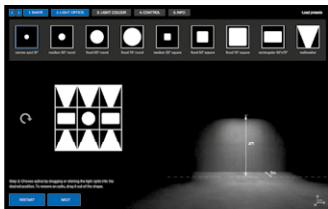

Order options

COLOUR TEMPERATURE ◆◆

2700K	4
3000K	5
4000K	6

CONTROL ◆

non DIM	1
DALI-2/DT8	3

LIGHT OPTIC ▲

spot round (UGR≤10)	K
narrow medium round (UGR≤10)	N
medium round (UGR≤10)	B
medium square (UGR≤10)	E
flood round (UGR≤16)	C
flood square (UGR≤19)	F
wide flood round	D
wide flood square	G

MATERIAL COLOUR ■

white	W
grey	G
black	B
gold	9

Product configurator

Create your own UNICO pro
unico.xal.com

COLOUR TEMPERATURE

tunable white (2700–5000K)

CONTROL

Zigbee 3.0