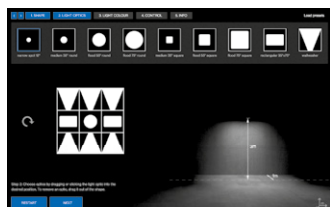

Order options

COLOUR TEMPERATURE	
2700 K	4
3000 K	5
4000 K	6

CONTROL	
non DIM	1
DALI-2/DT8	3

LIGHT OPTIC	
spot round (UGR$\leq$10)	K
narrow medium round (UGR$\leq$10)	N
medium round (UGR$\leq$10)	B
medium square (UGR$\leq$10)	E
flood round (UGR$\leq$16)	C
flood square (UGR$\leq$19)	F
wide flood round	D
wide flood square	G

MATERIAL COLOUR	
white	W
grey	G
black	B
gold	9

Product configurator

Create your own UNICO pro
unico.xal.com

COLOUR TEMPERATURE

tunable white (2700–5000K)

CONTROL

Zigbee 3.0